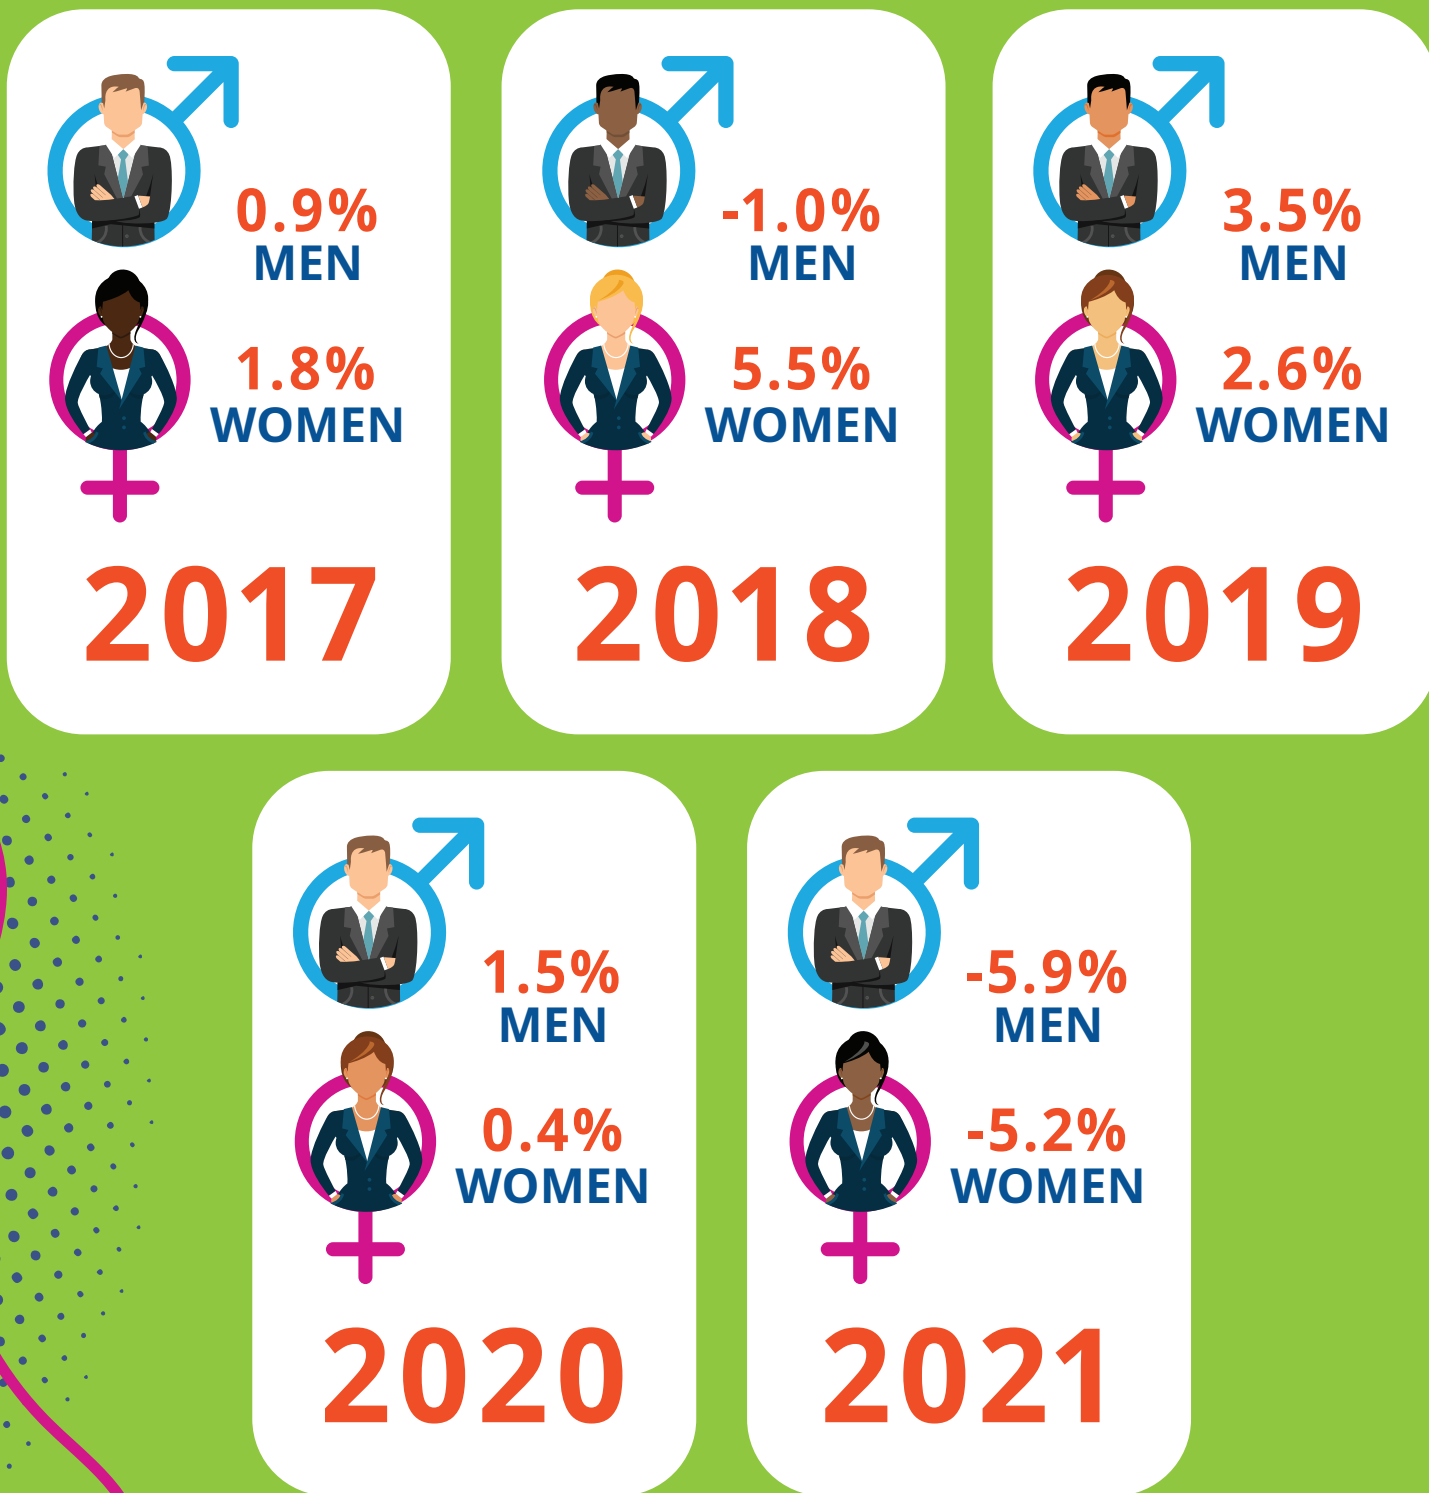

# ISM 2022 SALARY SURVEY RESEARCH

In 2021, for the 17th straight year, Institute for Supply Management® (ISM®) collected salary and job information from supply management professionals.

The ISM 2021 Salary Survey was administered from March 22 through April 30, 2022.

## AVERAGE SALARY CHANGE OVER THE LAST 5 YEARS (BY GENDER)

## AVERAGE SALARY OVER THE LAST 5 YEARS (BY POSITION)

## Top 3 Desirable Job Characteristics (in order of importance):