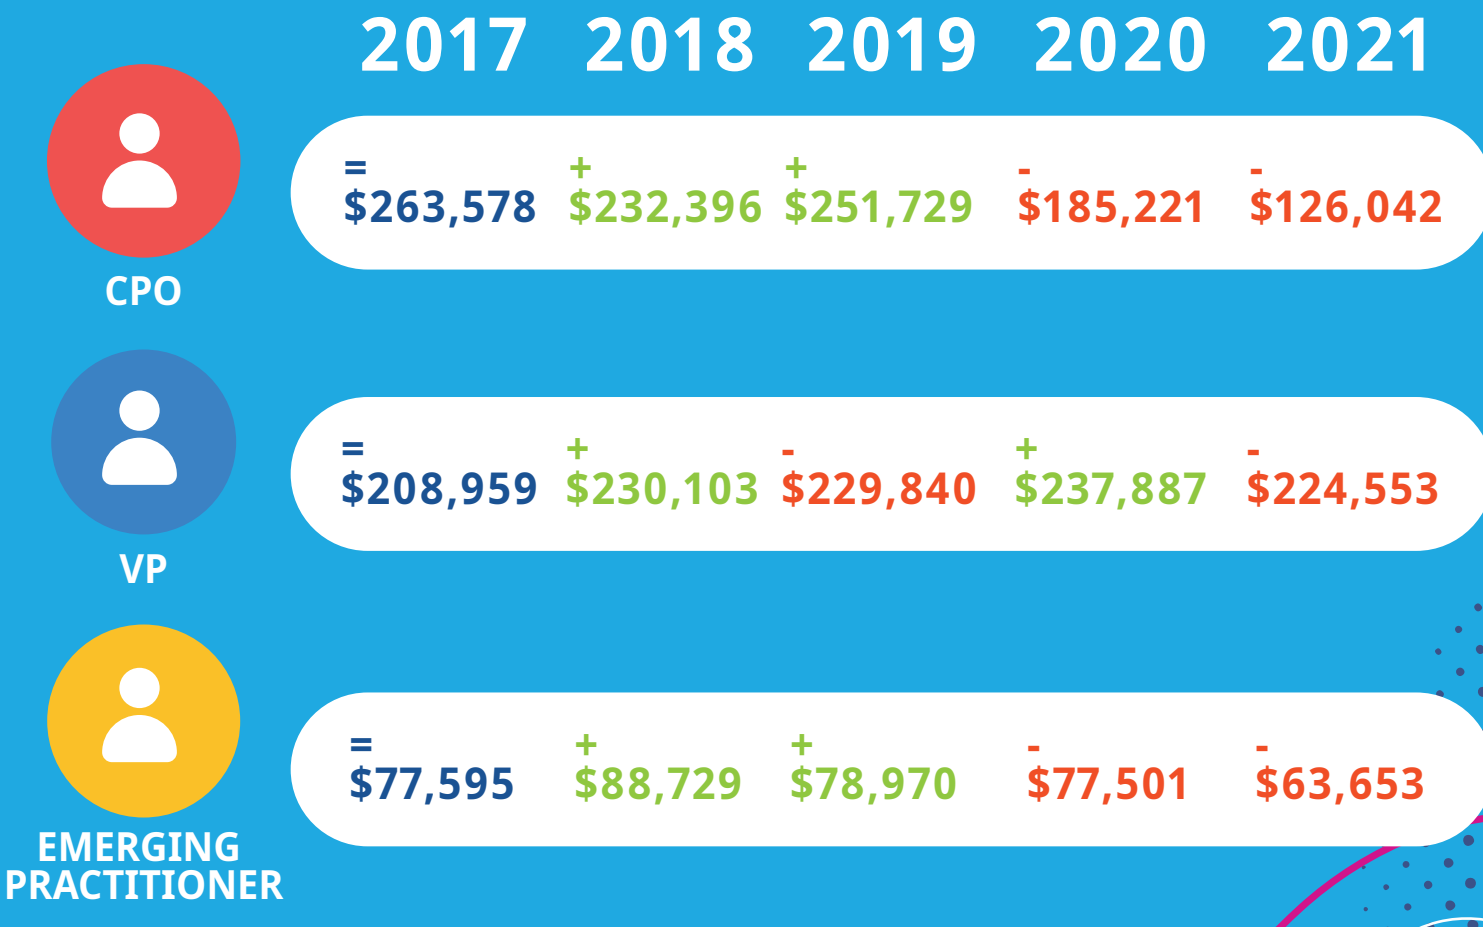

AVERAGE SALARY OVER THE LAST 5 YEARS (BY POSITION)